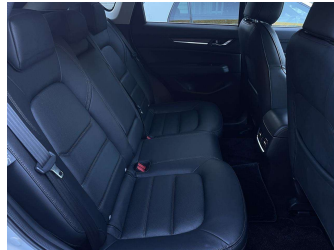

2017 Mazda CX-5 25S Leather 4WD

Purchase Price **$28,999**

Includes GST
Excludes on-road costs of $350

Finance may be available on this vehicle. Ask one of our friendly staff for more information.

Gain peace of mind with Mechanical Breakdown Insurance. **Ask us how.**

Top features

- » ABS Brakes
- » Adaptive Cruise Control
- » Air Conditioning
- » Airbags
- » Alloys
- » Bluetooth
- » Central Locking
- » Child seat anchor points
- » Climate Control
- » Electric Mirrors (Retractable)
- » Electric Seats
- » Fog Lights
- » Heads Up Display
- » Heated Seats
- » Immobiliser
- » Keyless Entry
- » Lane Departure Warning
- » Leather Seats

Body Style
5 door, RV-SUV

Odometer
29,005 km

Engine
2500 cc

Fuel Type
Petrol

Transmission
Auto, 4WD

Wheels
Factory Alloys

VIN
7AT0C144X24100941

Interior
Black

Safety

Based on 2023 UCSR rating for 17-21 models

Reg No.

-

Ext Colour
Silver

History

-

Seats
5 seats, Leather

CO2 Emissions
★★★★☆
179 grams/km

Energy Economy
★★★★☆

Annual fuel cost of $2,980
7.6L per 100km

Cost per year is an estimate based on petrol price of $2.80 per litre and an average distance of 14000 km. Emissions and Energy Economy figures standardised to 3P WLTP.

Stock ID: 12318

Great Wall Motors Wellington | Phone 04 383 9886 | Email greatwallmotorsnz@hotmail.com
2 Landfill Road, Owhiro Bay, Wellington 6023, New Zealand
www.greatwallmotors.nz