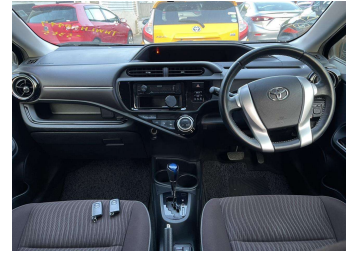

# 2015 Toyota AQUA G

**Purchase Price** **\$12,500**

Includes GST  
Excludes on-road costs of \$350

Finance may be available on this vehicle. Ask one of our friendly staff for more information.

Gain peace of mind with Mechanical Breakdown Insurance. **Ask us how.**

**Top features**

None Listed

**Body Style**  
Hatchback

**Odometer**  
84,530 km

**Engine**  
1500 cc

**Fuel Type**  
Hybrid

**Transmission**  
Auto

**Wheels**  
-