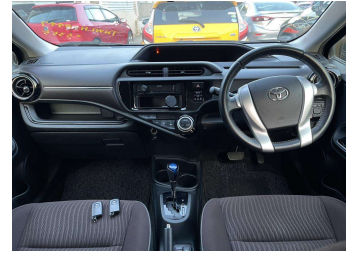

2015 Toyota AQUA G

Purchase Price **\$12,999**

Includes GST
Excludes on-road costs of \$350

Finance may be available on this vehicle. Ask one of our friendly staff for more information.

Gain peace of mind with Mechanical Breakdown Insurance. **Ask us how.**

Top features

None Listed

Body Style
Hatchback

Odometer
84,530 km

Engine
1500 cc

Fuel Type
Hybrid

Transmission
Auto

Wheels
-