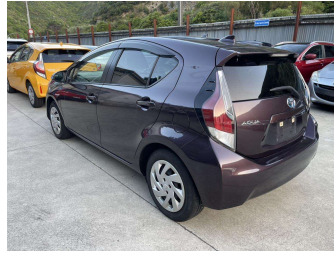

2015 Toyota AQUA G

Purchase Price **\$12,999**

Includes GST
Excludes on-road costs of \$350

Finance may be available on this vehicle. Ask one of our friendly staff for more information.

Gain peace of mind with Mechanical Breakdown Insurance. **Ask us how.**

Top features

None Listed

Body Style
Hatchback

Odometer
84,530 km

Engine
1500 cc

Fuel Type
Hybrid

Transmission
Auto

Wheels
-