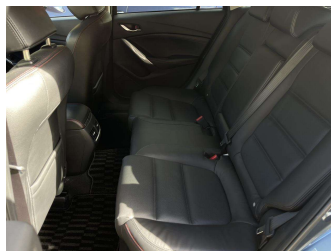

2014 Mazda Atenza Wagon 25S L Package

Purchase Price **$21,999**

Includes GST
Excludes on-road costs of $350

Finance may be available on this vehicle. Ask one of our friendly staff for more information.

Gain peace of mind with Mechanical Breakdown Insurance. **Ask us how.**

Top features

None Listed

Body Style
Station Wagon

Odometer
22,774 km

Engine
2500 cc

Fuel Type
Petrol

Transmission
Auto, Front Wheel

Wheels
-

VIN
-

Interior
-

Safety

Based on 2024 UCSR rating for 12-22 models

Reg No.
-

Ext Colour
Blue

History
-

Seats
-

CO2 Emissions
★★★★☆
171 grams/km

Energy Economy
★★★☆☆
Annual fuel cost of $2,780
7.1L per 100km

Cost per year is an estimate based on petrol price of $2.80 per litre and an average distance of 14000 km. Emissions and Energy Economy figures standardised to 3P WLTP.

Stock ID: 12429

Great Wall Motors Wellington | Phone 04 383 9886 | Email greatwallmotorsnz@hotmail.com
2 Landfill Road, Owhiro Bay, Wellington 6023, New Zealand
www.greatwallmotors.nz