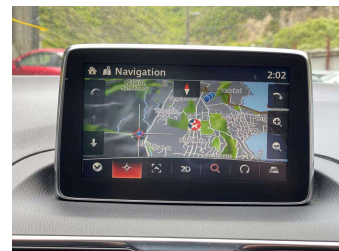

# 2014 Mazda Axela Sport 20S Touring L Pack NZ Nav

**Purchase Price** **\$15,999**

Includes GST  
Excludes on-road costs of \$350

Finance may be available on this vehicle. Ask one of our friendly staff for more information.