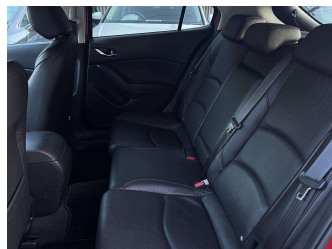

2014 Mazda Axela Sport 20S Touring Leather NZ Nav

Purchase Price

\$16,999

Includes GST
Excludes on-road costs of \$350

Finance may be available on this vehicle. Ask one of our friendly staff for more information.