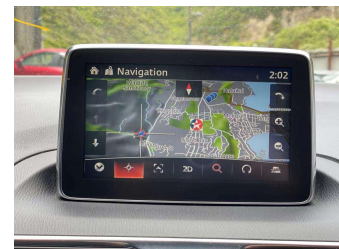

2014 Mazda Axela Sport 20S Touring Leather NZ Nav

Purchase Price

\$16,999

Includes GST
Excludes on-road costs of \$350

Finance may be available on this vehicle. Ask one of our friendly staff for more information.