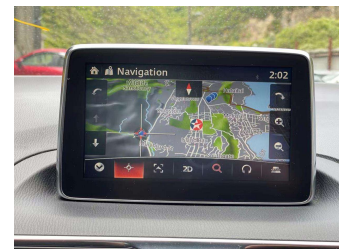

2014 Mazda Axela Sport 20S Touring Leather NZ Nav

Purchase Price

\$17,999

Includes GST
Excludes on-road costs of \$350

Finance may be available on this vehicle. Ask one of our friendly staff for more information.