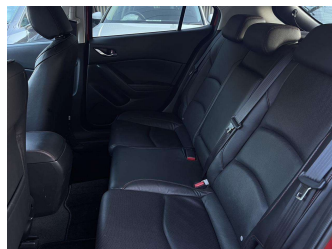

2014 Mazda Axela Sport 20S Touring Leather NZ Nav

Purchase Price

\$17,999

Includes GST
Excludes on-road costs of \$350

Finance may be available on this vehicle. Ask one of our friendly staff for more information.