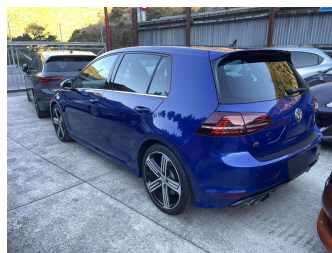

# 2016 Volkswagen Golf R NZ Nav GPS

**Purchase Price** **\$34,999**

Includes GST  
Excludes on-road costs of \$350

Finance may be available on this vehicle. Ask one of our friendly staff for more information.

Gain peace of mind with Mechanical Breakdown Insurance. **Ask us how.**

**Top features**

None Listed

Body Style  
**Hatchback**

Odometer  
**35,853 km**

Engine  
**2000 cc**

Fuel Type  
**Petrol**

Transmission  
**Auto, 4WD**