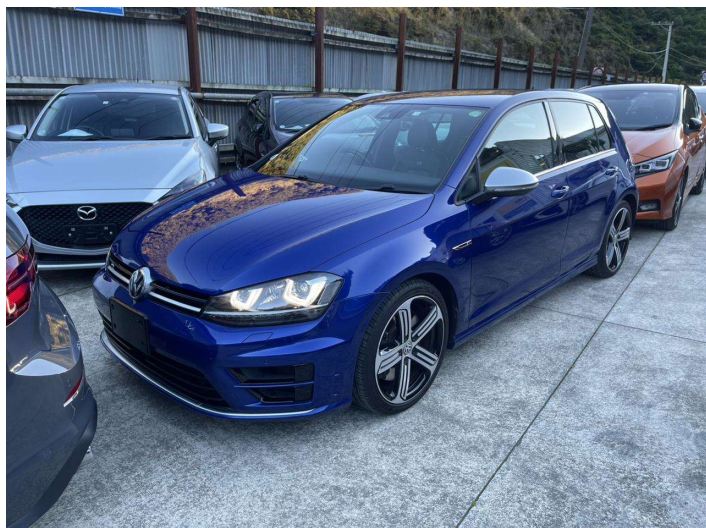

# 2016 Volkswagen Golf R NZ Nav GPS

**Purchase Price** **\$34,999**

Includes GST  
Excludes on-road costs of \$350

Finance may be available on this vehicle. Ask one of our friendly staff for more information.

Gain peace of mind with Mechanical Breakdown Insurance. **Ask us how.**

**Top features**

None Listed

Body Style  
**Hatchback**

Odometer  
**35,853 km**

Engine  
**2000 cc**

Fuel Type  
**Petrol**

Transmission  
**Auto, 4WD**