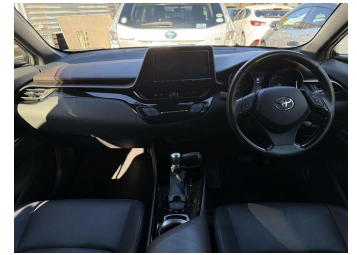

2017 Toyota C-HR G

Purchase Price **$27,999**

Includes GST
Excludes on-road costs of $350

Finance may be available on this vehicle. Ask one of our friendly staff for more information.

Gain peace of mind with Mechanical Breakdown Insurance. **Ask us how.**

Top features

None Listed

Body Style
Hatchback

Odometer
36,571 km

Engine
1800 cc

Fuel Type
Petrol

Transmission
Auto, Front Wheel

Wheels
-

VIN
-

Interior
-

Safety

Based on 2024 UCSR rating for 16-22 models

Reg No.
-

Ext Colour
White

History
-

Seats
-

CO2 Emissions
★★★★☆
99 grams/km

Energy Economy
★★★★☆☆
Annual fuel cost of $1,650
4.2L per 100km

Cost per year is an estimate based on petrol price of $2.80 per litre and an average distance of 14000 km. Emissions and Energy Economy figures standardised to 3P WLTP.

Stock ID: 12428

Great Wall Motors Wellington | Phone 04 383 9886 | Email greatwallmotorsnz@hotmail.com
2 Landfill Road, Owhiro Bay, Wellington 6023, New Zealand
www.greatwallmotors.nz