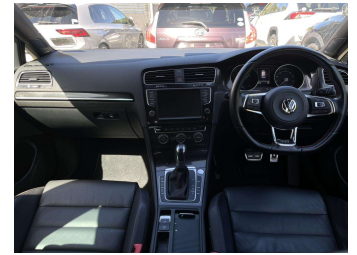

2015 Volkswagen Golf GTI DCC Pack Leather NZ Nav

Purchase Price **\$23,999**

Includes GST
Excludes on-road costs of \$350

Finance may be available on this vehicle. Ask one of our friendly staff for more information.