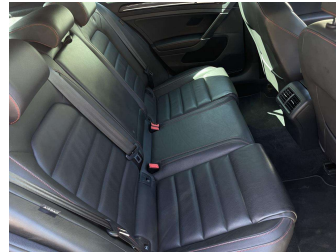

2015 Volkswagen Golf GTI DCC Pack Leather NZ Nav

Purchase Price **$23,999**

Includes GST
Excludes on-road costs of $350

Finance may be available on this vehicle. Ask one of our friendly staff for more information.

Gain peace of mind with Mechanical Breakdown Insurance. **Ask us how.**

Top features

- » ABS Brakes
- » Adaptive Cruise Control
- » Air Conditioning
- » Airbags
- » Alloys
- » Bluetooth
- » Central Locking
- » Child seat anchor point
- » Climate Control
- » Daytime Running Lights
- » Digital Display
- » Electric Driver Seat
- » Electric Mirrors (Retractable)
- » Fog Lights
- » Heated Seats
- » Immobiliser
- » Keyless Entry

Body Style
5 door, Hatchback

Odometer
30,392 km

Engine
2000 cc

Fuel Type
Petrol

Transmission
Auto, Front Wheel

Wheels
Factory Alloys

VIN
WVWZZZAUZFW190043

Interior
Black

Safety

Based on 2024 UCSR rating for 13-20 models

Reg No.
QUG648

Ext Colour
Black

History
-

Seats
5 seats, Leather

CO2 Emissions
★★★★☆
166 grams/km

Energy Economy
★★★★☆

Annual fuel cost of $2,780
7.1L per 100km

Cost per year is an estimate based on petrol price of $2.80 per litre and an average distance of 14000 km. Emissions and Energy Economy figures standardised to 3P WLTP.

Stock ID: 12316

Great Wall Motors Wellington | Phone 04 383 9886 | Email greatwallmotorsnz@hotmail.com
2 Landfill Road, Owhiro Bay, Wellington 6023, New Zealand
www.greatwallmotors.nz