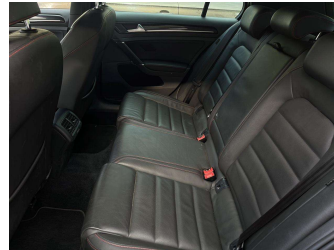

2015 Volkswagen Golf GTI DCC Pack Leather NZ Nav

Purchase Price **$22,999**

Includes GST
Excludes on-road costs of $350

Finance may be available on this vehicle. Ask one of our friendly staff for more information.

Gain peace of mind with Mechanical Breakdown Insurance. **Ask us how.**

Top features

- » ABS Brakes
- » Adaptive Cruise Control
- » Air Conditioning
- » Airbags
- » Alloys
- » Bluetooth
- » Central Locking
- » Central Locking
- » Child seat anchor point
- » Climate Control
- » Daytime Running Lights
- » Digital Display
- » Electric Driver Seat
- » Electric Mirrors (Retractable)
- » Fog Lights
- » Heated Seats
- » Immobiliser
- » Keyless Entry

Body Style
5 door, Hatchback

Odometer
28,906 km

Engine
2000 cc

Fuel Type
Petrol

Transmission
Auto, Front Wheel

Wheels
Factory Alloys

VIN
WVWZZZAUZFW190043

Interior
Black

Safety

Based on 2023 UCSR rating for 13-20 models

Reg No.

-

Ext Colour
Black

History

-

Seats
5 seats, Leather

CO2 Emissions
★★★★☆
166 grams/km

Energy Economy
★★★★☆☆

Annual fuel cost of $2,780
7.1L per 100km

Cost per year is an estimate based on petrol price of $2.80 per litre and an average distance of 14000 km. Emissions and Energy Economy figures standardised to 3P WLTP.

Stock ID: 12316

Great Wall Motors Wellington | Phone 04 383 9886 | Email greatwallmotorsnz@hotmail.com
2 Landfill Road, Owhiro Bay, Wellington 6023, New Zealand
www.greatwallmotors.nz