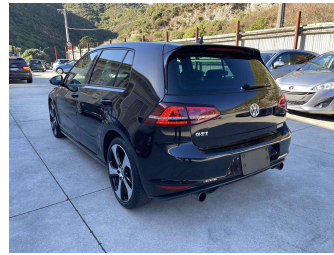

# 2015 Volkswagen Golf GTI DCC Pack Leather NZ Nav

**Purchase Price** **\$22,999**

Includes GST  
Excludes on-road costs of \$350

Finance may be available on this vehicle. Ask one of our friendly staff for more information.

Body Style  
**5 door, Hatchback**

Odometer  
**28,906 km**

Engine  
**2000 cc**

Fuel Type  
**Petrol**

Transmission  
**Auto, Front Wheel**

Wheels  
**Factory Alloys**

VIN  
**WVWZZZAUZFW190043**

Interior  
**Black**