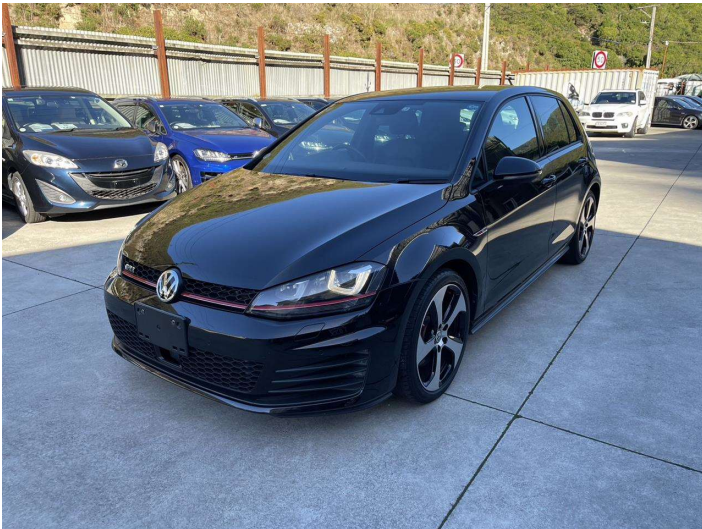

# 2015 Volkswagen Golf GTI DCC Pack Leather NZ Nav

**Purchase Price** **\$22,999**

Includes GST  
Excludes on-road costs of \$350

Finance may be available on this vehicle. Ask one of our friendly staff for more information.

Body Style  
**5 door, Hatchback**

Odometer  
**28,906 km**

Engine  
**2000 cc**

Fuel Type  
**Petrol**

Transmission  
**Auto, Front Wheel**

Wheels  
**Factory Alloys**

VIN  
**WVWZZZAUZFW190043**

Interior  
**Black**