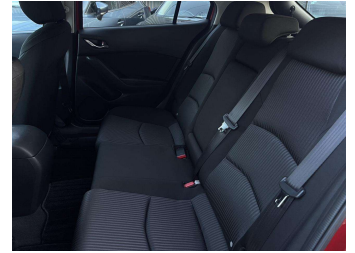

# 2014 Mazda Axela Sport 20S Touring NZ Nav GPS

**Purchase Price**

**\$15,999**

Includes GST  
Excludes on-road costs of \$350

Finance may be available on this vehicle. Ask one of our friendly staff for more information.