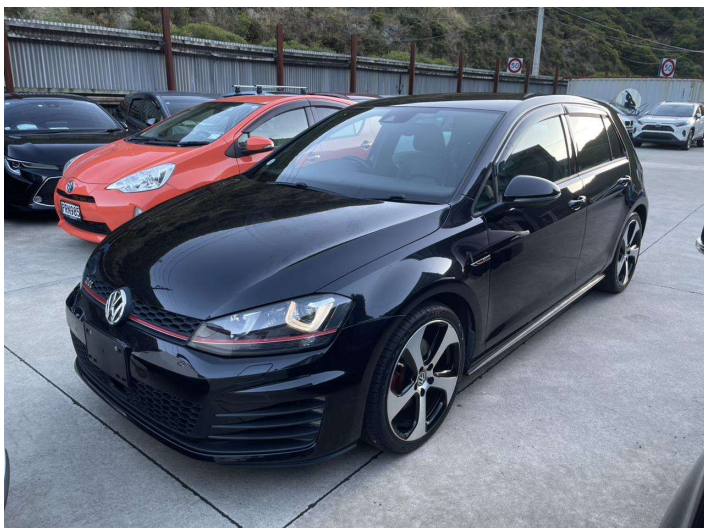

# 2015 Volkswagen Golf GTI DCC Leather NZ Nav GPS

**Purchase Price** **\$26,999**

Includes GST  
Excludes on-road costs of \$350

Finance may be available on this vehicle. Ask one of our friendly staff for more information.

Gain peace of mind with Mechanical Breakdown Insurance. **Ask us how.**

**Top features**

None Listed

Body Style  
**Hatchback**

Odometer  
**56,895 km**

Engine  
**2000 cc**

Fuel Type  
**Petrol**

Transmission  
**Auto**