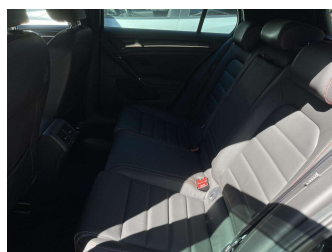

# 2015 Volkswagen Golf GTI DCC Leather NZ Nav GPS

**Purchase Price** **\$26,999**

Includes GST  
Excludes on-road costs of \$350

Finance may be available on this vehicle. Ask one of our friendly staff for more information.