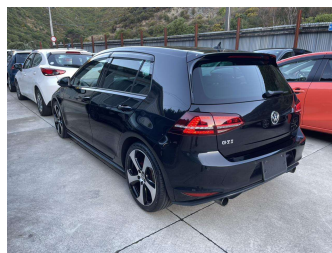

# 2015 Volkswagen Golf GTI DCC Leather NZ Nav GPS

**Purchase Price** **\$26,999**

Includes GST  
Excludes on-road costs of \$350

Finance may be available on this vehicle. Ask one of our friendly staff for more information.

Gain peace of mind with Mechanical Breakdown Insurance. **Ask us how.**

**Top features**

None Listed

Body Style  
**Hatchback**

Odometer  
**56,895 km**

Engine  
**2000 cc**

Fuel Type  
**Petrol**

Transmission  
**Auto**