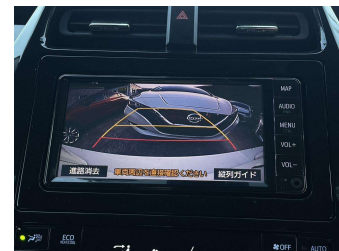

# 2021 Toyota Prius S

**Purchase Price** **\$22,999**

Includes GST  
Excludes on-road costs of \$350

Finance may be available on this vehicle. Ask one of our friendly staff for more information.

Gain peace of mind with Mechanical Breakdown Insurance. **Ask us how.**