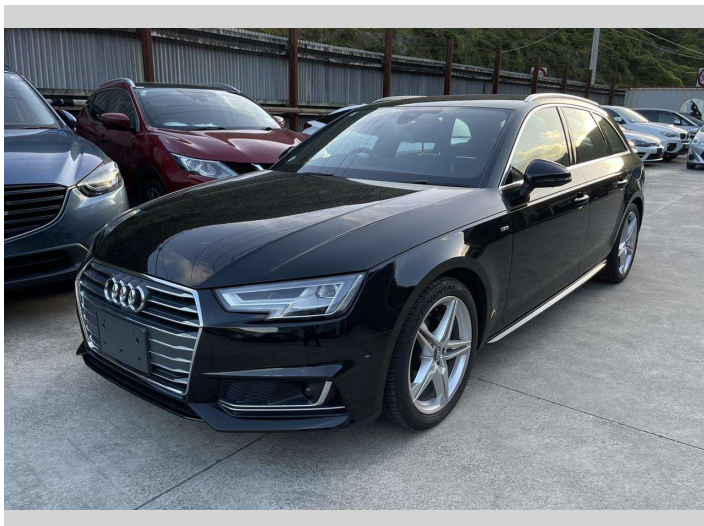

# 2017 Audi A4 Avant 2.0TFSI Sport S-line

**Purchase Price** **\$24,999**

Includes GST  
Excludes on-road costs of \$350

Finance may be available on this vehicle. Ask one of our friendly staff for more information.

Body Style  
**5 door, Station Wagon**

Odometer  
**74,563 km**

Engine  
**2000 cc**

Fuel Type  
**Petrol**

Transmission  
**Auto, Front Wheel**

Wheels  
**Factory Alloys**

VIN  
**WAUZZZF4XHA174222**

Interior  
**Black**

Safety  
  
Based on 2023 VSRR rating

Reg No.  
-

Ext Colour  
**Black**

History  
-

Seats  
**5 seats, Cloth**

CO2 Emissions  
**★★★★☆**  
**160 grams/km**

Energy Economy  
**★★☆☆☆**  
**Annual fuel cost of \$2,670**  
**6.8L per 100km**