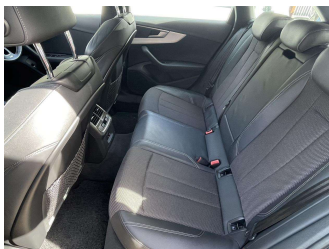

2017 Audi A4 Avant 2.0TFSI Sport S-line

Purchase Price **$24,999**

Includes GST
Excludes on-road costs of $350

Finance may be available on this vehicle. Ask one of our friendly staff for more information.

Gain peace of mind with Mechanical Breakdown Insurance. **Ask us how.**

Top features

- » 360 Degree Camera
- » ABS Brakes
- » Adaptive Cruise Contro...
- » Air Conditioning
- » Airbags
- » Apple CarPlay & Androi...
- » Blind Spot Monitoring
- » Bluetooth
- » Central Locking
- » Child seat anchor poin...
- » Daytime Running Lights
- » Electric Mirrors (Retr...
- » Electric Seats
- » Fog Lights
- » Half Leather Seats
- » Heated Seats
- » Immobiliser
- » Keyless Entry

Body Style
5 door, Station Wagon

Odometer
74,563 km

Engine
2000 cc

Fuel Type
Petrol

Transmission
Auto, Front Wheel

Wheels
Factory Alloys

VIN
WAUZZZF4XHA174222

Interior
Black

Safety

Based on 2023 VSRR rating

Reg No.
-

Ext Colour
Black

History
-

Seats
5 seats, Cloth

CO2 Emissions
★★★★☆
160 grams/km

Energy Economy
★★☆☆☆
Annual fuel cost of $2,670
6.8L per 100km

Cost per year is an estimate based on petrol price of $2.80 per litre and an average distance of 14000 km. Emissions and Energy Economy figures standardised to 3P WLTP.

Stock ID: 12379

Great Wall Motors Wellington | Phone 04 383 9886 | Email greatwallmotorsnz@hotmail.com
2 Landfill Road, Owhiro Bay, Wellington 6023, New Zealand
www.greatwallmotors.nz