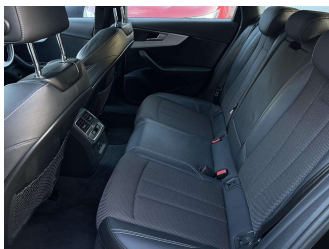

2017 Audi A4 Avant 2.0TFSI Sport S-line

Purchase Price **$24,999**

Includes GST
Excludes on-road costs of $350

Finance may be available on this vehicle. Ask one of our friendly staff for more information.

Gain peace of mind with Mechanical Breakdown Insurance. **Ask us how.**

Top features

- » 360 Degree Camera
- » ABS Brakes
- » Adaptive Cruise Control
- » Air Conditioning
- » Airbags
- » Apple CarPlay & Android Auto
- » Blind Spot Monitoring
- » Bluetooth
- » Central Locking
- » Child seat anchor points
- » Daytime Running Lights
- » Electric Mirrors (Retractable)
- » Electric Seats
- » Fog Lights
- » Half Leather Seats
- » Heated Seats
- » Immobiliser
- » Keyless Entry

Body Style
5 door, Station Wagon

Odometer
74,563 km

Engine
2000 cc

Fuel Type
Petrol

Transmission
Auto, Front Wheel

Wheels
Factory Alloys

VIN
WAUZZZF4XHA174222

Interior
Black

Safety

Based on 2023 VSRR rating

Reg No.

-

Ext Colour
Black

History

-

Seats
5 seats, Cloth

CO2 Emissions
★★★★☆
160 grams/km

Energy Economy
★★★★☆

Annual fuel cost of $2,670
6.8L per 100km

Cost per year is an estimate based on petrol price of $2.80 per litre and an average distance of 14000 km. Emissions and Energy Economy figures standardised to 3P WLTP.

Stock ID: 12379

Great Wall Motors Wellington | Phone 04 383 9886 | Email greatwallmotorsnz@hotmail.com
2 Landfill Road, Owhiro Bay, Wellington 6023, New Zealand
www.greatwallmotors.nz