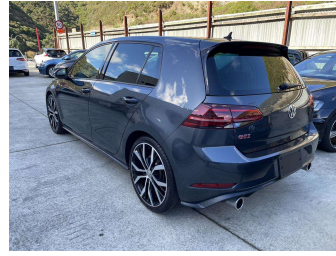

# 2019 Volkswagen Golf GTI Performance Pack NZ

**Purchase Price** **\$31,999**

Includes GST  
Excludes on-road costs of \$350

Finance may be available on this vehicle. Ask one of our friendly staff for more information.

**Body Style**  
5 door, Hatchback

**Odometer**  
64,515 km

**Engine**  
2000 cc

**Fuel Type**  
Petrol

**Transmission**  
Auto, Front Wheel

**Wheels**  
Factory Alloys

**VIN**  
WVWZZZAUZKW095975

**Interior**  
Black