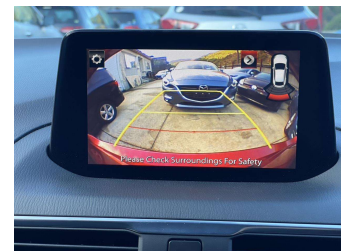

2017 Mazda Axela Sport 15S Pro Active NZ Nav GPS

Purchase Price **\$17,999**

Includes GST
Excludes on-road costs of \$350

Finance may be available on this vehicle. Ask one of our friendly staff for more information.