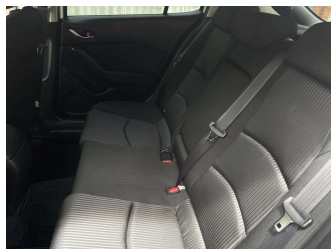

2015 Mazda Axela Sport 20S Touring NZ Nav GPS

Purchase Price

$17,500

Includes GST
Excludes on-road costs of $350

Finance may be available on this vehicle. Ask one of our friendly staff for more information.

Gain peace of mind with Mechanical Breakdown Insurance. **Ask us how.**

Top features

- » ABS Brakes
- » Adaptive Cruise Contro...
- » Air Conditioning
- » Airbags
- » Alloys
- » Bluetooth
- » Central Locking
- » Child seat anchor poin...
- » Climate Control
- » Electric Mirrors (Retr...
- » Fog Lights
- » Immobiliser
- » Keyless Entry
- » Lane Departure Warning...
- » Rear Vehicle Monitorin...
- » Rear Wiper
- » Remote Locking
- » Reversing Camera

Body Style
5 door, Hatchback

Odometer
40,230 km

Engine
2000 cc

Fuel Type
Petrol

Transmission
Auto, Front Wheel

Wheels
Factory Alloys

VIN
7AT0C13JX24200438

Interior
Black

Safety

Based on 2023 UCSR rating for 13-19 models

Reg No.

-

Ext Colour
White

History

-

Seats
5 seats, Cloth

CO2 Emissions
★★★★☆
143 grams/km

Energy Economy
★★★★☆☆

Annual fuel cost of $2,430
6.2L per 100km

Cost per year is an estimate based on petrol price of $2.80 per litre and an average distance of 14000 km. Emissions and Energy Economy figures standardised to 3P WLTP.

Stock ID: 12376

Great Wall Motors Wellington | Phone 04 383 9886 | Email greatwallmotorsnz@hotmail.com
2 Landfill Road, Owhiro Bay, Wellington 6023, New Zealand
www.greatwallmotors.nz