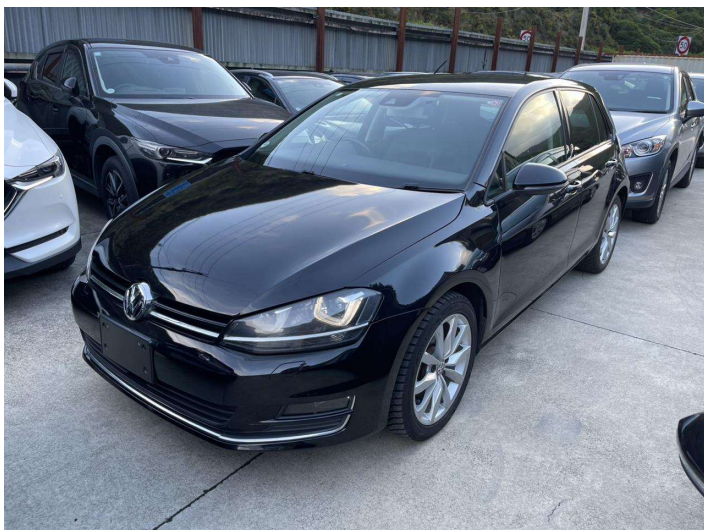

2016 Volkswagen Golf TSI Highline NZ Nav GPS

Purchase Price

\$17,999

Includes GST
Excludes on-road costs of \$350

Finance may be available on this vehicle. Ask one of our friendly staff for more information.

Gain peace of mind with Mechanical Breakdown Insurance. **Ask us how.**

Top features

None Listed

Body Style
Hatchback

Odometer
36,685 km

Engine
1400 cc

Fuel Type
Petrol

Transmission
Auto