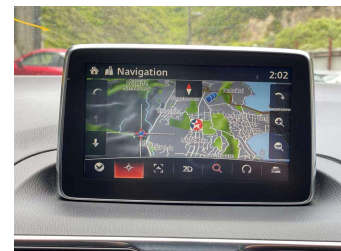

2014 Mazda Axela Sport 20S Touring NZ Nav GPS

Purchase Price **\$17,500**

Includes GST
Excludes on-road costs of \$350

Finance may be available on this vehicle. Ask one of our friendly staff for more information.