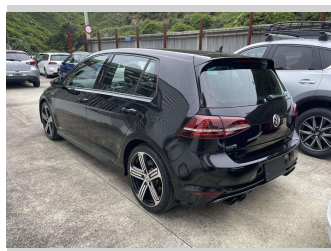

2016 Volkswagen Golf R NZ Nav GPS

Purchase Price **\$29,999**

Includes GST
Excludes on-road costs of \$350

Finance may be available on this vehicle. Ask one of our friendly staff for more information.

Gain peace of mind with Mechanical Breakdown Insurance. **Ask us how.**

Body Style
5 door, Hatchback

Odometer
75,996 km

Engine
2000 cc

Fuel Type
Petrol

Transmission
Auto, 4WD

Wheels
Factory Alloys

VIN
WVWZZZAUZFW334039

Interior
Black