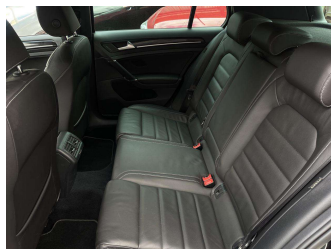

2016 Volkswagen Golf R NZ Nav GPS

Purchase Price **$29,999**

Includes GST
Excludes on-road costs of $350

Finance may be available on this vehicle. Ask one of our friendly staff for more information.

Gain peace of mind with Mechanical Breakdown Insurance. **Ask us how.**

Top features

- » ABS Brakes
- » Adaptive Cruise Control
- » Air Conditioning
- » Airbags
- » Alloys
- » Bluetooth
- » Central Locking
- » Child seat anchor points
- » Climate Control
- » Daytime Running Lights
- » Electric Driver Seat
- » Electric Mirrors (Retractable)
- » Fog Lights
- » Heated Seats
- » Immobiliser
- » Keyless Entry
- » Leather Seats
- » Parking Sensors

Body Style
5 door, Hatchback

Odometer
75,996 km

Engine
2000 cc

Fuel Type
Petrol

Transmission
Auto, 4WD

Wheels
Factory Alloys

VIN
WVWZZZAUZFW334039

Interior
Black

Safety
-

Reg No.
-

Ext Colour
Black

History
-

Seats
5 seats

CO2 Emissions
★★★★☆
177 grams/km

Energy Economy
★★☆☆☆
Annual fuel cost of $3,020
7.7L per 100km

Cost per year is an estimate based on petrol price of $2.80 per litre and an average distance of 14000 km. Emissions and Energy Economy figures standardised to 3P WLTP.

Stock ID: 12382

Great Wall Motors Wellington | Phone 04 383 9886 | Email greatwallmotorsnz@hotmail.com
2 Landfill Road, Owhiro Bay, Wellington 6023, New Zealand
www.greatwallmotors.nz