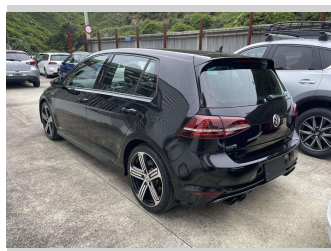

# 2016 Volkswagen Golf R NZ Nav GPS

**Purchase Price** **\$30,999**

Includes GST  
Excludes on-road costs of \$350

Finance may be available on this vehicle. Ask one of our friendly staff for more information.

Body Style  
**5 door, Hatchback**

Odometer  
**75,996 km**

Engine  
**2000 cc**

Fuel Type  
**Petrol**

Transmission  
**Auto, 4WD**

Wheels  
**Factory Alloys**

VIN  
**WVWZZZAUZFW334039**

Interior  
**Black**