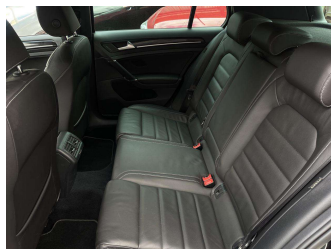

2016 Volkswagen Golf R NZ Nav GPS

Purchase Price **$30,999**

Includes GST
Excludes on-road costs of $350

Finance may be available on this vehicle. Ask one of our friendly staff for more information.

Gain peace of mind with Mechanical Breakdown Insurance. **Ask us how.**

Top features

- » ABS Brakes
- » Adaptive Cruise Control
- » Air Conditioning
- » Airbags
- » Alloys
- » Bluetooth
- » Central Locking
- » Child seat anchor points
- » Climate Control
- » Daytime Running Lights
- » Electric Driver Seat
- » Electric Mirrors (Retractable)
- » Fog Lights
- » Heated Seats
- » Immobiliser
- » Keyless Entry
- » Leather Seats
- » Parking Sensors

Body Style
5 door, Hatchback

Odometer
75,996 km

Engine
2000 cc

Fuel Type
Petrol

Transmission
Auto, 4WD

Wheels
Factory Alloys

VIN
WVWZZZAUZFW334039

Interior
Black

Safety
-

Reg No.
-

Ext Colour
Black

History
-

Seats
5 seats

CO2 Emissions
★★★★☆
177 grams/km

Energy Economy
★★☆☆☆
Annual fuel cost of $3,020
7.7L per 100km

Cost per year is an estimate based on petrol price of $2.80 per litre and an average distance of 14000 km. Emissions and Energy Economy figures standardised to 3P WLTP.

Stock ID: 12382

Great Wall Motors Wellington | Phone 04 383 9886 | Email greatwallmotorsnz@hotmail.com
2 Landfill Road, Owhiro Bay, Wellington 6023, New Zealand
www.greatwallmotors.nz