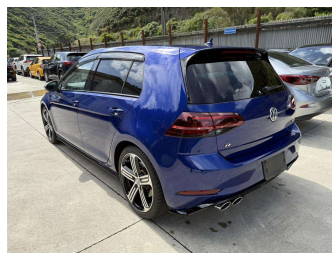

2017 Volkswagen Golf R NZ Nav GPS

Purchase Price **\$36,999**

Includes GST
Excludes on-road costs of \$350

Finance may be available on this vehicle. Ask one of our friendly staff for more information.

Gain peace of mind with Mechanical Breakdown Insurance. **Ask us how.**

Top features

None Listed

Body Style
Hatchback

Odometer
64,989 km

Engine
2000 cc

Fuel Type
Petrol

Transmission
Auto, 4WD

Wheels
-