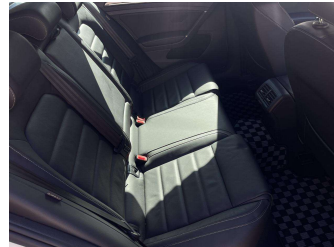

2015 Volkswagen Golf R Wagon NZ Nav GPS

Purchase Price **$29,999**

Includes GST
Excludes on-road costs of $350

Finance may be available on this vehicle. Ask one of our friendly staff for more information.

Gain peace of mind with Mechanical Breakdown Insurance. **Ask us how.**

Top features

- » ABS Brakes
- » Adaptive Cruise Control
- » Air Conditioning
- » Airbags
- » Alloys
- » Apple CarPlay & Android Auto
- » Bluetooth
- » Central Locking
- » Child seat anchor points
- » Climate Control
- » Daytime Running Lights
- » Electric Driver Seat
- » Electric Mirrors (Retractable)
- » Fog Lights
- » Heated Seats
- » Immobiliser
- » Keyless Entry
- » Rear Vehicle Monitoring

Body Style
5 door, Station Wagon

Odometer
80,516 km

Engine
2000 cc

Fuel Type
Petrol

Transmission
Auto, 4WD

Wheels
18", Hubcap

VIN
WVWZZZAUZGP546522

Interior
Black

Safety

Based on 2023 UCSR rating for 13-20 models

Reg No.
-

Ext Colour
White

History
-

Seats
5 seats, Fabric

CO2 Emissions
★★★★☆
177 grams/km

Energy Economy
★★★★☆☆

Annual fuel cost of $3,020
7.7L per 100km

Cost per year is an estimate based on petrol price of $2.80 per litre and an average distance of 14000 km. Emissions and Energy Economy figures standardised to 3P WLTP.

Stock ID: 12359

Great Wall Motors Wellington | Phone 04 383 9886 | Email greatwallmotorsnz@hotmail.com
2 Landfill Road, Owhiro Bay, Wellington 6023, New Zealand
www.greatwallmotors.nz