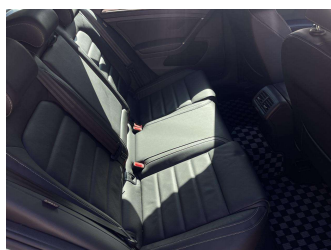

2015 Volkswagen Golf R Wagon NZ Nav GPS

Purchase Price **$31,999**

Includes GST
Excludes on-road costs of $350

Finance may be available on this vehicle. Ask one of our friendly staff for more information.

Gain peace of mind with Mechanical Breakdown Insurance. **Ask us how.**

Top features

- » ABS Brakes
- » Adaptive Cruise Control
- » Air Conditioning
- » Airbags
- » Alloys
- » Apple CarPlay & Android Auto
- » Bluetooth
- » Central Locking
- » Child seat anchor points
- » Climate Control
- » Daytime Running Lights
- » Electric Driver Seat
- » Electric Mirrors (Retractable)
- » Fog Lights
- » Heated Seats
- » Immobiliser
- » Keyless Entry
- » Rear Vehicle Monitoring

Body Style
5 door, Station Wagon

Odometer
80,516 km

Engine
2000 cc

Fuel Type
Petrol

Transmission
Auto, 4WD

Wheels
18", Hubcap

VIN
WVWZZZAUZGP546522

Interior
Black

Safety

Based on 2023 UCSR rating for 13-20 models

Reg No.
-

Ext Colour
White

History
-

Seats
5 seats, Fabric

CO2 Emissions
★★★★☆
177 grams/km

Energy Economy
★★★★☆☆

Annual fuel cost of $3,020
7.7L per 100km

Cost per year is an estimate based on petrol price of $2.80 per litre and an average distance of 14000 km. Emissions and Energy Economy figures standardised to 3P WLTP.

Stock ID: 12359

Great Wall Motors Wellington | Phone 04 383 9886 | Email greatwallmotorsnz@hotmail.com
2 Landfill Road, Owhiro Bay, Wellington 6023, New Zealand
www.greatwallmotors.nz