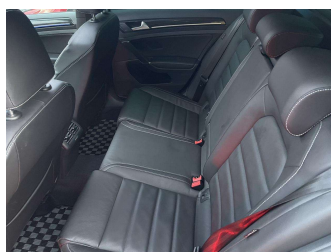

2015 Volkswagen Golf R Wagon NZ Nav GPS

Purchase Price **$31,999**

Includes GST
Excludes on-road costs of $350

Finance may be available on this vehicle. Ask one of our friendly staff for more information.

Gain peace of mind with Mechanical Breakdown Insurance. **Ask us how.**

Top features

- » ABS Brakes
- » Adaptive Cruise Control
- » Air Conditioning
- » Airbags
- » Alloys
- » Apple CarPlay & Android Auto
- » Bluetooth
- » Central Locking
- » Child seat anchor points
- » Climate Control
- » Daytime Running Lights
- » Electric Driver Seat
- » Electric Mirrors (Retractable)
- » Fog Lights
- » Heated Seats
- » Immobiliser
- » Keyless Entry
- » Rear Vehicle Monitoring

Body Style
5 door, Station Wagon

Odometer
80,516 km

Engine
2000 cc

Fuel Type
Petrol

Transmission
Auto, 4WD

Wheels
18", Hubcap

VIN
WVWZZZAUZGP546522

Interior
Black

Safety

Based on 2023 UCSR rating for 13-20 models

Reg No.
-

Ext Colour
White

History
-

Seats
5 seats, Fabric

CO2 Emissions
★★★★☆
177 grams/km

Energy Economy
★★★★☆☆

Annual fuel cost of $3,020
7.7L per 100km

Cost per year is an estimate based on petrol price of $2.80 per litre and an average distance of 14000 km. Emissions and Energy Economy figures standardised to 3P WLTP.

Stock ID: 12359

Great Wall Motors Wellington | Phone 04 383 9886 | Email greatwallmotorsnz@hotmail.com
2 Landfill Road, Owhiro Bay, Wellington 6023, New Zealand
www.greatwallmotors.nz