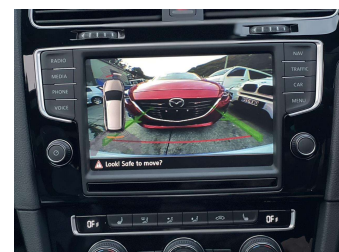

2015 Volkswagen Golf R Wagon NZ Nav GPS

Purchase Price **$31,999**

Includes GST
Excludes on-road costs of $350

Finance may be available on this vehicle. Ask one of our friendly staff for more information.

Gain peace of mind with Mechanical Breakdown Insurance. **Ask us how.**

Top features

- » ABS Brakes
- » Adaptive Cruise Control
- » Air Conditioning
- » Airbags
- » Alloys
- » Apple CarPlay & Android Auto
- » Bluetooth
- » Central Locking
- » Child seat anchor points
- » Climate Control
- » Daytime Running Lights
- » Electric Driver Seat
- » Electric Mirrors (Retractable)
- » Fog Lights
- » Heated Seats
- » Immobiliser
- » Keyless Entry
- » Rear Vehicle Monitoring

Body Style
5 door, Station Wagon

Odometer
80,516 km

Engine
2000 cc

Fuel Type
Petrol

Transmission
Auto, 4WD

Wheels
18", Hubcap

VIN
WVWZZZAUZGP546522

Interior
Black

Safety

Based on 2023 UCSR rating for 13-20 models

Reg No.
-

Ext Colour
White

History
-

Seats
5 seats, Fabric

CO2 Emissions
★★★★☆
177 grams/km

Energy Economy
★★★★☆☆

Annual fuel cost of $3,020
7.7L per 100km

Cost per year is an estimate based on petrol price of $2.80 per litre and an average distance of 14000 km. Emissions and Energy Economy figures standardised to 3P WLTP.

Stock ID: 12359

Great Wall Motors Wellington | Phone 04 383 9886 | Email greatwallmotorsnz@hotmail.com
2 Landfill Road, Owhiro Bay, Wellington 6023, New Zealand
www.greatwallmotors.nz