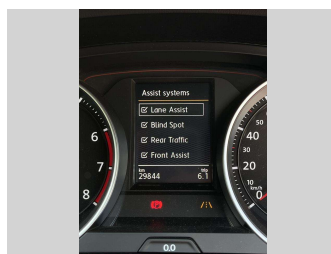

2016 Volkswagen Golf GTI DCC Pack NZ Nav GPS

Purchase Price **$26,999**

Includes GST
Excludes on-road costs of $350

Finance may be available on this vehicle. Ask one of our friendly staff for more information.

Gain peace of mind with Mechanical Breakdown Insurance. **Ask us how.**

Top features

- » Adaptive Cruise Control
- » Air Conditioning
- » Airbags
- » Apple CarPlay & Android Auto
- » Blind Spot Monitoring
- » Bluetooth
- » Child seat anchor points
- » Daytime Running Lights
- » Electric Mirrors (Retractable)
- » Parking Sensors
- » Remote Locking
- » Reversing Camera
- » Turbo

Body Style
5 door, Hatchback

Odometer
29,835 km

Engine
2000 cc

Fuel Type
Petrol

Transmission
Auto, Front Wheel

Wheels
-

VIN
WVWZZZAUZGW178942

Interior
Black

Safety

Based on 2024 UCSR rating for 13-20 models

Reg No.
-

Ext Colour
Black

History
-

Seats
5 seats, Cloth

CO2 Emissions
★★★★☆
161 grams/km

Energy Economy
★★★★☆☆

Annual fuel cost not available

Cost per year is an estimate based on petrol price of $2.80 per litre and an average distance of 14000 km. Emissions and Energy Economy figures standardised to 3P WLTP.

Stock ID: 12444