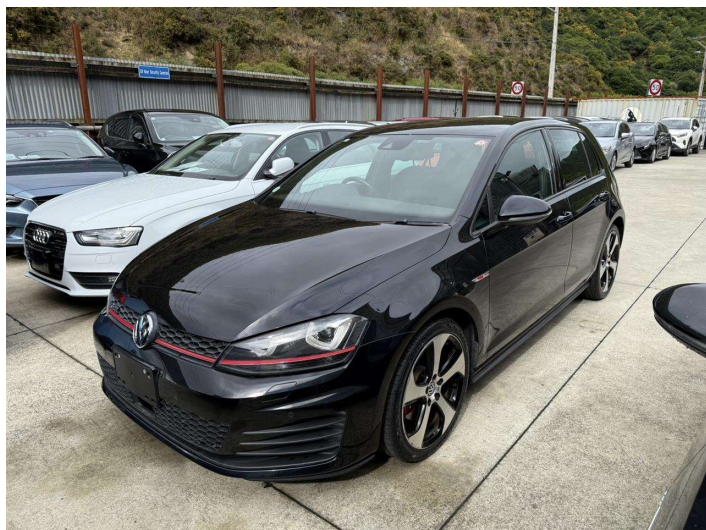

2016 Volkswagen Golf GTI DCC Pack NZ Nav GPS

Purchase Price **\$26,999**

Includes GST
Excludes on-road costs of \$350

Finance may be available on this vehicle. Ask one of our friendly staff for more information.

Gain peace of mind with Mechanical Breakdown Insurance. **Ask us how.**

Top features

- » Adaptive Cruise Control
- » Air Conditioning
- » Airbags
- » Apple CarPlay & Android Auto
- » Blind Spot Monitoring
- » Bluetooth
- » Child seat anchor points
- » Daytime Running Lights
- » Electric Mirrors (Retractable)
- » Parking Sensors
- » Remote Locking
- » Reversing Camera
- » Turbo

Body Style
5 door, Hatchback

Odometer
29,835 km

Engine
2000 cc

Fuel Type
Petrol

Transmission
Auto, Front Wheel

Wheels
-

VIN
WVWZZZAUZGW178942

Interior
Black

Safety

Based on 2024 UCSR rating for 13-20 models

Reg No.
-

Ext Colour
Black

History
-

Seats
5 seats, Cloth

CO2 Emissions
★★★★☆
161 grams/km

Energy Economy
★★★★☆☆