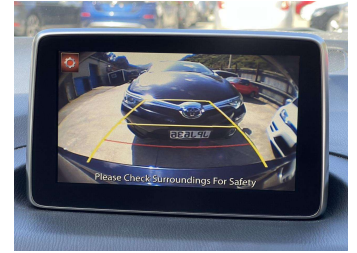

# 2013 Mazda Axela Sport 15S NZ Nav GPS

**Purchase Price** **\$14,999**

Includes GST  
Excludes on-road costs of \$350

Finance may be available on this vehicle. Ask one of our friendly staff for more information.