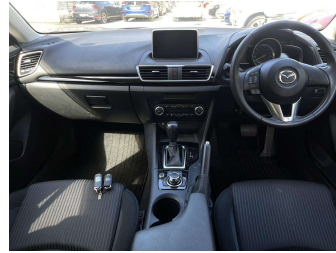

2013 Mazda Axela Sport 15S NZ Nav GPS

Purchase Price **$14,999**

Includes GST
Excludes on-road costs of $350

Finance may be available on this vehicle. Ask one of our friendly staff for more information.

Gain peace of mind with Mechanical Breakdown Insurance. **Ask us how.**

Top features

None Listed

Body Style
Hatchback

Odometer
67,000 km

Engine
1500 cc

Fuel Type
Petrol

Transmission
Auto

Wheels
-

VIN
-

Interior
-

Safety

Based on 2023 UCSR rating for 13-19 models

Reg No.
-

Ext Colour
Blue

History
-

Seats
-

CO2 Emissions
★★★★☆
146 grams/km

Energy Economy
★★★★☆☆
Annual fuel cost of $2,390
6.1L per 100km

Cost per year is an estimate based on petrol price of $2.80 per litre and an average distance of 14000 km. Emissions and Energy Economy figures standardised to 3P WLTP.

Stock ID: 12388

Great Wall Motors Wellington | Phone 04 383 9886 | Email greatwallmotorsnz@hotmail.com
2 Landfill Road, Owhiro Bay, Wellington 6023, New Zealand
www.greatwallmotors.nz