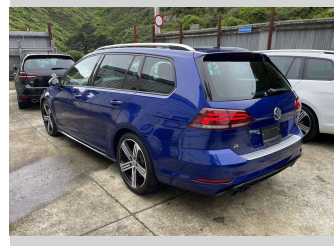

2019 Volkswagen Golf R Wagon NZ Nav GPS

Purchase Price **\$36,999**

Includes GST
Excludes on-road costs of \$350

Finance may be available on this vehicle. Ask one of our friendly staff for more information.

Body Style
5 door, Station Wagon

Odometer
80,217 km

Engine
2000 cc

Fuel Type
Petrol

Transmission
Auto, 4WD

Wheels
Factory Alloys

VIN
WVWZZZAUZKP550878

Interior
Black