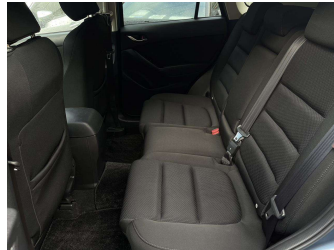

2016 Mazda CX-5 20S NZ Nav GPS

Purchase Price

$19,999

Includes GST
Excludes on-road costs of $350

Finance may be available on this vehicle. Ask one of our friendly staff for more information.

Gain peace of mind with Mechanical Breakdown Insurance. **Ask us how.**

Top features

- » ABS Brakes
- » Air Conditioning
- » Airbags
- » Alloys
- » Bluetooth
- » Central Locking
- » Central Locking
- » Child seat anchor poin...
- » Climate Control
- » Cruise Control
- » Daytime Running Lights
- » Electric Mirrors (Retr...
- » Fog Lights
- » Immobiliser
- » Keyless Entry
- » Rear Wiper
- » Remote Locking
- » Reversing Camera

Body Style
5 door, RV-SUV

Odometer
55,613 km

Engine
2000 cc

Fuel Type
Petrol

Transmission
Auto, Front Wheel

Wheels
Factory Alloys

VIN
7AT0C144X24203048

Interior
Black

Safety

Based on 2023 UCSR rating for 12-17 models

Reg No.

-

Ext Colour
Blue

History

-

Seats
5 seats, Cloth

CO2 Emissions
★★★★☆
162 grams/km

Energy Economy
★★★★☆

Annual fuel cost of $2,700
6.9L per 100km

Cost per year is an estimate based on petrol price of $2.80 per litre and an average distance of 14000 km. Emissions and Energy Economy figures standardised to 3P WLTP.

Stock ID: 12331

Great Wall Motors Wellington | Phone 04 383 9886 | Email greatwallmotorsnz@hotmail.com
2 Landfill Road, Owhiro Bay, Wellington 6023, New Zealand
www.greatwallmotors.nz