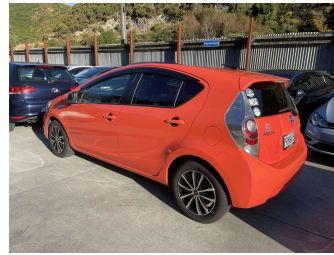

2012 Toyota AQUA G

Purchase Price **\$9,999**
Includes GST, Registration & Licensing excludes Clean Car rebate of -\$1,676.62

Finance may be available on this vehicle. Ask one of our friendly staff for more information.

Body Style
Hatchback

Odometer
86,698 km

Engine
1500 cc

Fuel Type
Hybrid

Transmission
Auto, Front Wheel

Wheels
-

VIN
7AT0H65YX22002665

Interior
Black