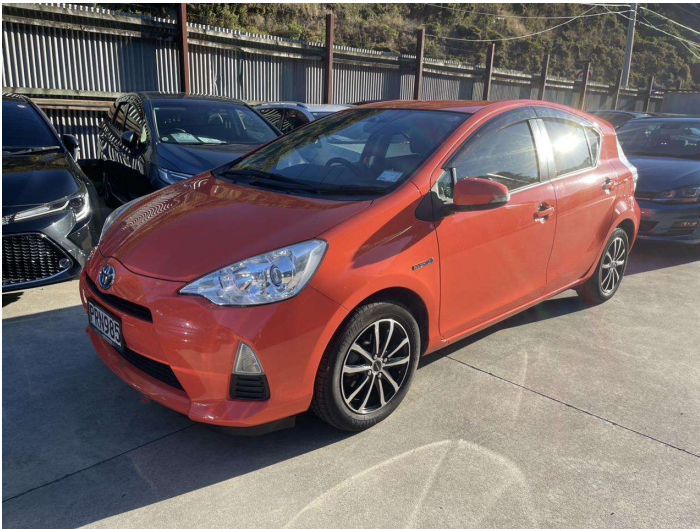

2012 Toyota AQUA G

Purchase Price **\$9,999**
Includes GST, Registration & Licensing excludes Clean Car rebate of -\$1,676.62

Finance may be available on this vehicle. Ask one of our friendly staff for more information.

Body Style
Hatchback

Odometer
86,698 km

Engine
1500 cc

Fuel Type
Hybrid

Transmission
Auto, Front Wheel

Wheels
-

VIN
7AT0H65YX22002665

Interior
Black

Safety

Based on 2024 UCSR rating for 12-20 models

Reg No.
PRN985

Ext Colour
ORANGE

History
-

Seats
5 seats, Cloth

CO2 Emissions
★★★★☆
86 grams/km

Energy Economy
★★★★☆
Annual fuel cost of \$1,410
3.6L per 100km