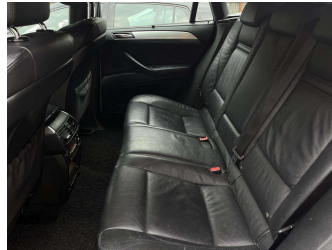

2013 BMW X6 X DRIVE 30d

Purchase Price **$15,999**
Includes GST, Registration & Licensing

Finance may be available on this vehicle. Ask one of our friendly staff for more information.

Gain peace of mind with Mechanical Breakdown Insurance. **Ask us how.**

Top features

- » ABS Brakes
- » Air Conditioning
- » Airbags
- » Alloys
- » Bluetooth
- » Central Locking
- » Child seat anchor poin...
- » Climate Control
- » Daytime Running Lights
- » Electric Mirrors (Retr...
- » Fog Lights
- » Immobiliser
- » Leather Seats
- » Rear Wiper
- » Remote Locking
- » Reversing Camera
- » Running Boards
- » Traction Control

Body Style
5 door, RV-SUV

Odometer
175,874 km

Engine
2993 cc, Internal Combustion

Fuel Type
Diesel

Transmission
Auto

Wheels
Factory Alloys

VIN
WBAFH620X0L872247

Interior
Black

Safety

Based on 2024 VSRR rating

Reg No.
QKP220

Ext Colour
White

History
-

Seats
5 seats, Leather

CO2 Emissions
☆☆☆☆☆☆

Energy Economy
☆☆☆☆☆☆

Annual fuel cost not available

Energy Consumption unknown.

Stock ID: 12321