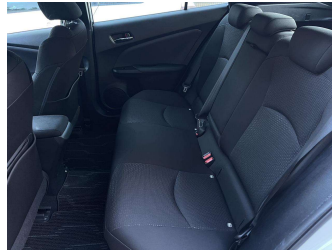

2019 Toyota Prius S

Purchase Price **$20,500**

Includes GST
Excludes on-road costs of $350

Finance may be available on this vehicle. Ask one of our friendly staff for more information.

Gain peace of mind with Mechanical Breakdown Insurance. **Ask us how.**

Top features

- » ABS Brakes
- » Air Conditioning
- » Airbags
- » Central Locking
- » Central Locking
- » Child seat anchor poin...
- » Cruise Control
- » Daytime Running Lights
- » Electric Mirrors (Retr...
- » Immobiliser
- » Keyless Entry
- » Rear Wiper
- » Traction Control

Body Style
5 door, Hatchback

Odometer
82,760 km

Engine
1800 cc

Fuel Type
Hybrid

Transmission
Auto

Wheels
-

VIN
7AT0H637X24106826

Interior
Black

Safety

Based on 2023 VSRR rating

Reg No.

-

Ext Colour
White

History

-

Seats
5 seats

CO2 Emissions
★★★★☆
85 grams/km

Energy Economy
★★★★☆

Annual fuel cost of $1,410
3.6L per 100km

Cost per year is an estimate based on petrol price of $2.80 per litre and an average distance of 14000 km. Emissions and Energy Economy figures standardised to 3P WLTP.

Stock ID: 12371

Great Wall Motors Wellington | Phone 04 383 9886 | Email greatwallmotorsnz@hotmail.com
2 Landfill Road, Owhiro Bay, Wellington 6023, New Zealand
www.greatwallmotors.nz