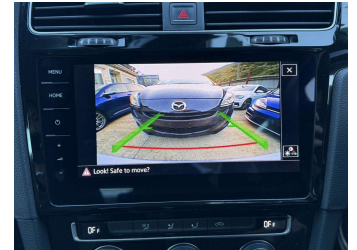

2017 Volkswagen Golf TSI Highline NZ Nav GPS

Purchase Price **$20,999**

Includes GST
Excludes on-road costs of $350

Finance may be available on this vehicle. Ask one of our friendly staff for more information.

Gain peace of mind with Mechanical Breakdown Insurance. **Ask us how.**

Top features

None Listed

Body Style
Station Wagon

Odometer
83,242 km

Engine
1400 cc

Fuel Type
Petrol

Transmission
Auto

Wheels
-

VIN
WVWZZZAUZHP763286

Interior
-

Safety

Based on 2024 UCSR rating for 13-20 models

Reg No.
-

Ext Colour
White

History
-

Seats
-

CO2 Emissions
★★★★☆
129 grams/km

Energy Economy
★★★★☆☆
Annual fuel cost of $2,160
5.5L per 100km

Cost per year is an estimate based on petrol price of $2.80 per litre and an average distance of 14000 km. Emissions and Energy Economy figures standardised to 3P WLTP.

Stock ID: 12413

Great Wall Motors Wellington | Phone 04 383 9886 | Email greatwallmotorsnz@hotmail.com
2 Landfill Road, Owhiro Bay, Wellington 6023, New Zealand
www.greatwallmotors.nz