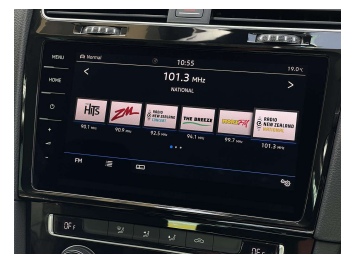

2017 Volkswagen Golf TSI Highline NZ Nav GPS

Purchase Price **\$21,999**

Includes GST
Excludes on-road costs of \$350

Finance may be available on this vehicle. Ask one of our friendly staff for more information.