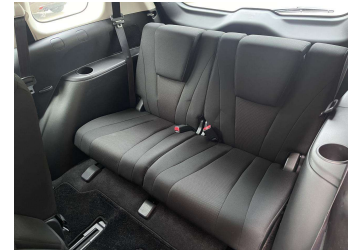

2015 Mazda Premacy 20C Skyactiv

Purchase Price **$11,500**

Includes GST
Excludes on-road costs of $350

Finance may be available on this vehicle. Ask one of our friendly staff for more information.

Gain peace of mind with Mechanical Breakdown Insurance. **Ask us how.**

Top features

- » ABS Brakes
- » Air Conditioning
- » Airbags
- » Central Locking
- » Child seat anchor poin...
- » Climate Control
- » Electric Mirrors (Retr...
- » Immobiliser
- » Rear Wiper
- » Remote Locking
- » Traction Control

Body Style
5 door, People Movers

Odometer
64,300 km

Engine
2000 cc

Fuel Type
Petrol

Transmission
Auto, Front Wheel

Wheels
-

VIN
7AT0C133X24131175

Interior
Black

Safety

Based on 2023 VSRR rating

Reg No.

-

Ext Colour
Silver

History

-

Seats
5 seats

CO2 Emissions
★★★★☆
163 grams/km

Energy Economy
★★★★☆☆

Annual fuel cost of $2,740
7L per 100km

Cost per year is an estimate based on petrol price of $2.80 per litre and an average distance of 14000 km. Emissions and Energy Economy figures standardised to 3P WLTP.

Stock ID: 12311

Great Wall Motors Wellington | Phone 04 383 9886 | Email greatwallmotorsnz@hotmail.com
2 Landfill Road, Owhiro Bay, Wellington 6023, New Zealand
www.greatwallmotors.nz