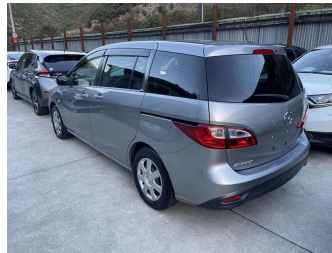

# 2015 Mazda Premacy 20C Skyactiv

**Purchase Price** **\$11,500**

Includes GST  
Excludes on-road costs of \$350

Finance may be available on this vehicle. Ask one of our friendly staff for more information.

Body Style  
**5 door, People Movers**

Odometer  
**64,300 km**

Engine  
**2000 cc**

Fuel Type  
**Petrol**

Transmission  
**Auto, Front Wheel**

Wheels  
-

VIN  
**7AT0C133X24131175**

Interior  
**Black**