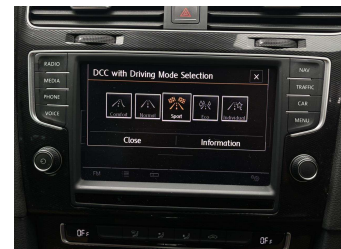

2015 Volkswagen Golf GTI DCC Pack NZ Nav GPS

Purchase Price **$18,999**
Includes GST, Registration & Licensing

Finance may be available on this vehicle. Ask one of our friendly staff for more information.

Gain peace of mind with Mechanical Breakdown Insurance. **Ask us how.**

Top features

- » ABS Brakes
- » Adaptive Cruise Control
- » Air Conditioning
- » Airbags
- » Alloys
- » Bluetooth
- » Central Locking
- » Central Locking
- » Child seat anchor point
- » Climate Control
- » Daytime Running Lights
- » Electric Mirrors (Retr...)
- » Electric Windows
- » Fog Lights
- » Immobiliser
- » Parking Sensors
- » Power Steering
- » Rear Wiper

Body Style
Hatchback

Odometer
62,102 km

Engine
2000 cc

Fuel Type
Petrol

Transmission
Auto, Front Wheel

Wheels
-

VIN
WVWZZZAUZFW201039

Interior
Black

Safety

Based on 2024 UCSR rating for 13-20 models

Reg No.
QZW502

Ext Colour
Grey

History
-

Seats
5 seats

CO2 Emissions
★★★★☆
166 grams/km

Energy Economy
★★★★☆
Annual fuel cost of $2,780
7.1L per 100km

Cost per year is an estimate based on petrol price of $2.80 per litre and an average distance of 14000 km. Emissions and Energy Economy figures standardised to 3P WLTP.

Stock ID: 12211