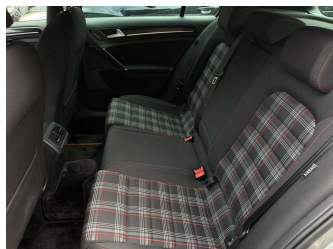

2015 Volkswagen Golf GTI DCC Pack NZ Nav GPS

Purchase Price **$18,999**
Includes GST, Registration & Licensing

Finance may be available on this vehicle. Ask one of our friendly staff for more information.

Gain peace of mind with Mechanical Breakdown Insurance. **Ask us how.**

Top features

- » ABS Brakes
- » Adaptive Cruise Control
- » Air Conditioning
- » Airbags
- » Alloys
- » Bluetooth
- » Central Locking
- » Central Locking
- » Child seat anchor point
- » Climate Control
- » Daytime Running Lights
- » Electric Mirrors (Retr...)
- » Electric Windows
- » Fog Lights
- » Immobiliser
- » Parking Sensors
- » Power Steering
- » Rear Wiper

Body Style
Hatchback

Odometer
62,102 km

Engine
2000 cc

Fuel Type
Petrol

Transmission
Auto, Front Wheel

Wheels
-

VIN
WVWZZZAUZFW201039

Interior
Black

Safety

Based on 2024 UCSR rating for 13-20 models

Reg No.
QZW502

Ext Colour
Grey

History
-

Seats
5 seats

CO2 Emissions
★★★★☆
166 grams/km

Energy Economy
★★★★☆
Annual fuel cost of $2,780
7.1L per 100km

Cost per year is an estimate based on petrol price of $2.80 per litre and an average distance of 14000 km. Emissions and Energy Economy figures standardised to 3P WLTP.

Stock ID: 12211