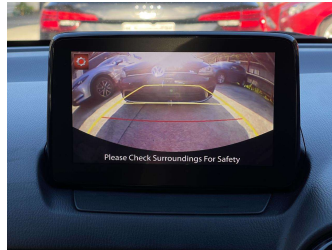

2019 Mazda Demio 15S

Purchase Price **$16,999**

Includes GST
Excludes on-road costs of $350

Finance may be available on this vehicle. Ask one of our friendly staff for more information.

Gain peace of mind with Mechanical Breakdown Insurance. **Ask us how.**

Top features

- » ABS Brakes
- » Airbags
- » Bluetooth
- » Central Locking
- » Child seat anchor poin...
- » Electric Mirrors (Retr...
- » Immobiliser
- » Lane Departure Warning...
- » Parking Sensors
- » Power Steering
- » Rear Wiper
- » Remote Locking
- » Reversing Camera
- » Traction Control

Body Style
5 door, Hatchback

Odometer
10,003 km

Engine
1500 cc

Fuel Type
Petrol

Transmission
Auto

Wheels
-

VIN
-

Interior
Black, Cloth

Safety

Based on 2023 UCSR rating for 14-21 models

Reg No.

-

Ext Colour
Silver

History

-

Seats

-

CO2 Emissions
★★★★☆
122 grams/km

Energy Economy
★★★★☆☆

Annual fuel cost of $2,080
5.3L per 100km

Cost per year is an estimate based on petrol price of $2.80 per litre and an average distance of 14000 km. Emissions and Energy Economy figures standardised to 3P WLTP.

Stock ID: 12384

Great Wall Motors Wellington | Phone 04 383 9886 | Email greatwallmotorsnz@hotmail.com
2 Landfill Road, Owhiro Bay, Wellington 6023, New Zealand
www.greatwallmotors.nz